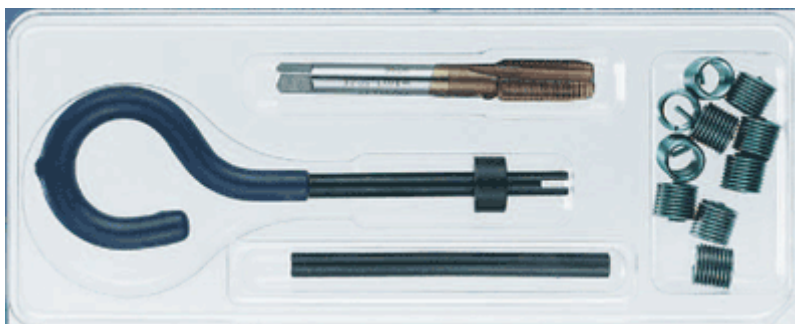

Article number: 1325706010000

Description: Manuel mount set for M 6x1
Filtec *Blister* M 6x1

Measures

Description = Monterings værktøj